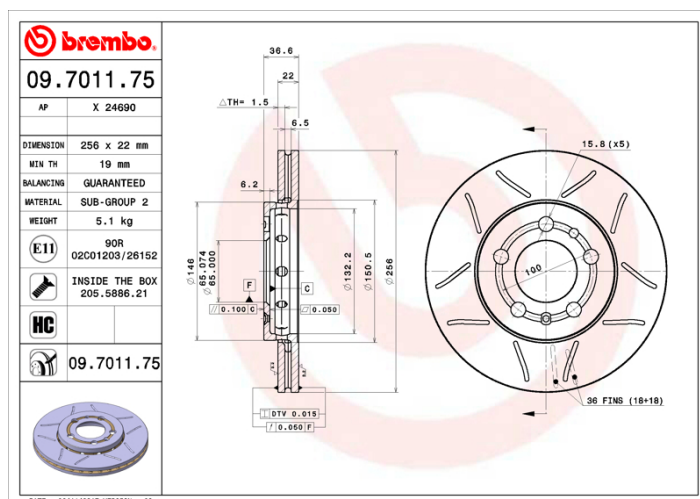

- ✓ Brembo quality
- ✓ ECE-R90 certificate
- ✓ Performance
- ✓ Sports driving
- ✓ Sporty look
- ✓ High carbon
- ✓ Anti-corrosion
- ✓ Fastening screws

Technical specifications

EAN code
8020584011898

Axle
Front

Diameter \varnothing
256 mm

Thickness (TH)
22 mm

Height (A)
37 mm

Number of holes (C)
5

Brake disc type
Ventilated

Centering (B)
65 mm

Min. thickness
19 mm

Tightening torque
120 Nm