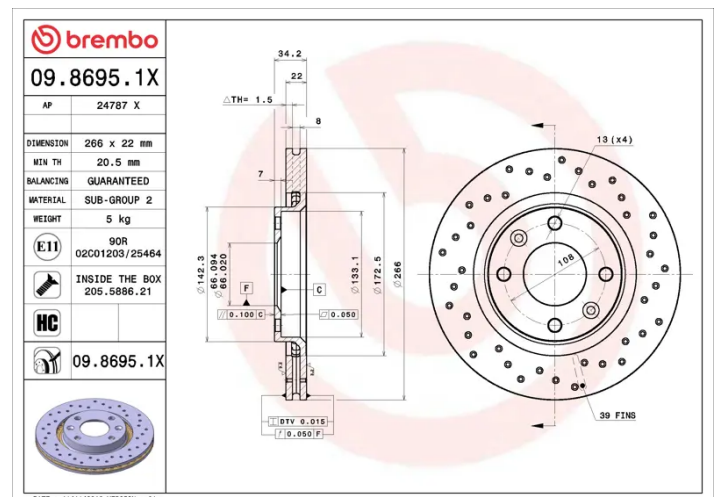

### Technical specifications

EAN code  
**8020584212561**

Axle  
**Front**

Diameter  $\varnothing$   
**266 mm**

Thickness (TH)  
**22 mm**

Height (A)  
**34 mm**

Number of holes (C)  
**4**

Brake disc type  
**Ventilated**

Centering (B)  
**66 mm**

Min. thickness  
**20,5 mm**

Tightening torque  
**90 Nm**

COMPATIBLE VEHICLES