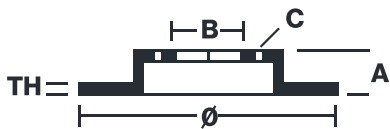

## 09.8695.1X

The **09.8695.1X Xtra** brake disc is synonymous with reliability

The Brembo Xtra brake disc features holes on the braking surface. The holes are designed to improve the cooling of the braking system, to generate greater fading resistance and grip in the initial stages of braking. The sports look is also enhanced by the presence of the UV paint.

### Technical specifications

EAN code  
**8020584212561**

Axle  
**Front**

Diameter  $\varnothing$   
**266 mm**

Thickness (TH)  
**22 mm**

Height (A)  
**34 mm**

Number of holes (C)  
**4**

Brake disc type  
**Ventilated**