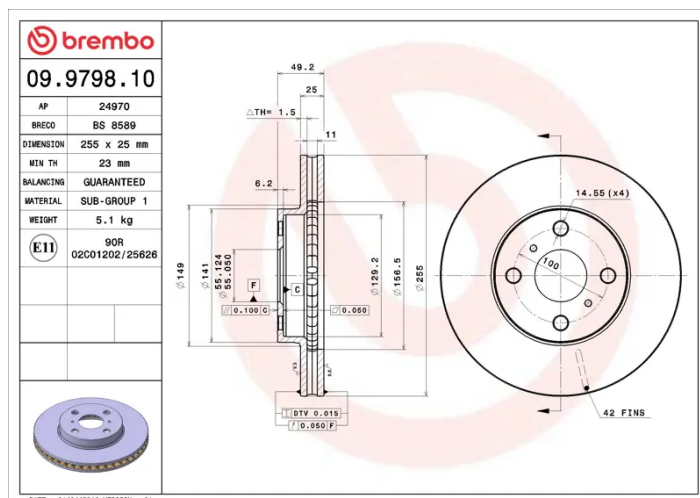

### Technical specifications

EAN code  
**8020584979815**

Axle  
**Front**

Diameter Ø  
**255 mm**

Thickness (TH)  
**25 mm**

Height (A)  
**49 mm**

Number of holes (C)  
**4**

Brake disc type  
**Ventilated**

Centering (B)  
**55 mm**

Min. thickness  
**23 mm**

Tightening torque  
**103 Nm**

COMPATIBLE VEHICLES