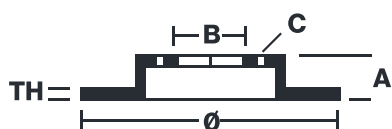

### Technical specifications

EAN code  
**8020584324509**

Axle  
**Front**

Diameter Ø  
**348 mm**

Thickness (TH)  
**30 mm**

Height (A)  
**62,2 mm**

Number of holes (C)  
**5**

Brake disc type  
**Ventilated**