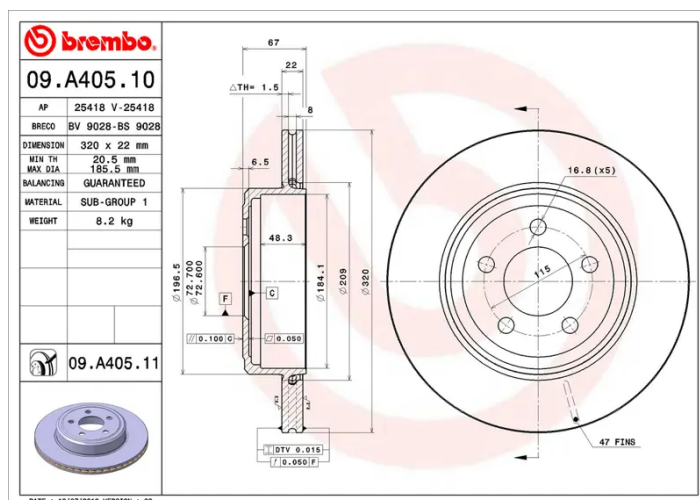

- ✓ OE-equivalent
- ✓ Brembo quality
- ✓ ECE-R90 certificate
- ✓ Safety
- ✓ Anti-corrosion

Technical specifications

EAN code 8020584210642	Axle Rear	Diameter Ø 320 mm
Thickness (TH) 22 mm	Height (A) 67 mm	Number of holes (C) 5
Brake disc type Ventilated	Centering (B) 73 mm	Min. thickness 20,5 mm