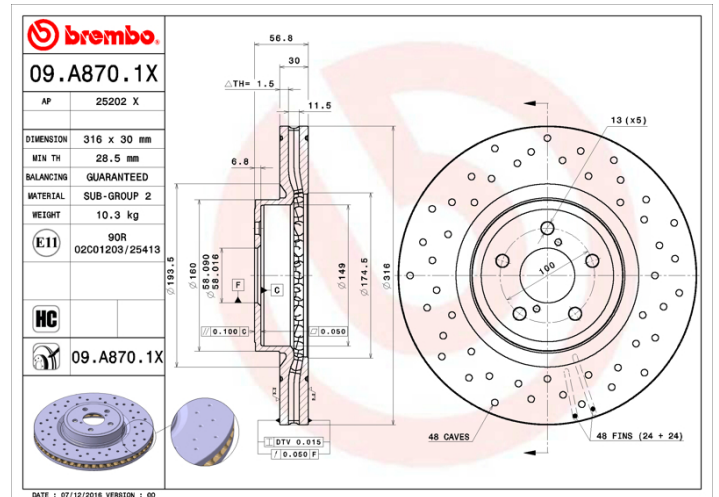

### Technical specifications

EAN code  
**8020584225745**

Axle  
**Front**

Diameter  $\varnothing$   
**316 mm**

Thickness (TH)  
**30 mm**

Height (A)  
**57 mm**

Number of holes (C)  
**5**

Brake disc type  
**Ventilated**

Centering (B)  
**58 mm**

Min. thickness  
**28,5 mm**

Tightening torque  
**100 Nm**

COMPATIBLE VEHICLES