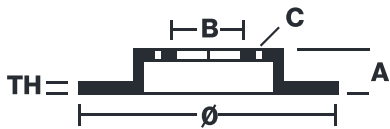

## 09.A870.1X

The 09.A870.1X Xtra brake disc is synonymous with reliability

The Brembo Xtra brake disc features holes on the braking surface. The holes are designed to improve the cooling of the braking system, to generate greater fading resistance and grip in the initial stages of braking. The sports look is also enhanced by the presence of the UV paint.

### Technical specifications

EAN code  
**8020584225745**

Axle  
**Front**

Diameter  $\varnothing$   
**316 mm**

Thickness (TH)  
**30 mm**

Height (A)  
**57 mm**

Number of holes (C)  
**5**

Brake disc type  
**Ventilated**