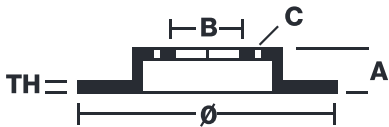

BRAKE DISC SPORT

09.B569.1S

Sport brake disc 09.B569.1S belongs to Brembo Cool Line

The Sport brake disc features TY3 grooves and the Brembo logo on the braking surface. These features provide an improved pedal feeling, more braking grip and greater fading resistance for better performance.

- ✓ Brembo quality
- ✓ ECE-R90 certificate
- ✓ Performance
- ✓ Sports driving
- ✓ Sporty look
- ✓ High carbon
- ✓ Fastening screws
- ✓ Fading resistance

Technical specifications

EAN code	Axle	Diameter Ø
-	Rear	330 mm
Thickness (TH)	Height (A)	Number of holes (C)
20 mm	71 mm	5
Brake disc type	Centering (B)	Min. thickness
Ventilated	75 mm	18,4 mm