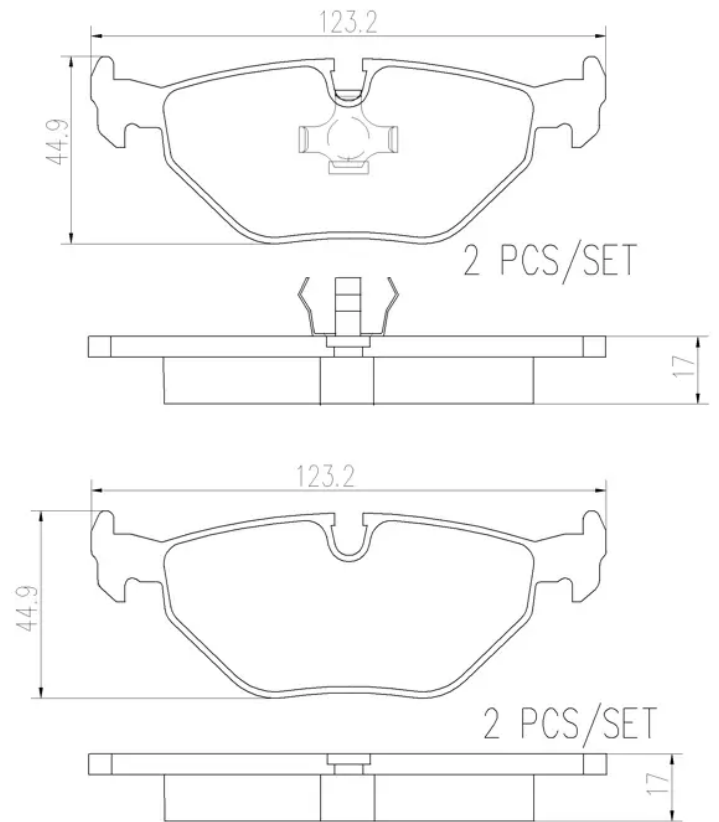

- ✓ OE-equivalent
- ✓ Brembo quality
- ✓ Safety
- ✓ Comfort
- ✓ Durability
- ✓ Dust reduction
- ✓ With accessories

Technical specifications

EAN code
8020584109984

Axle
Rear

Thickness
17 mm

Width
123 mm

Height
45 mm

Braking system
Teves

Wear indicator
Prepared for wear indicator

WVA number
20181,21607

Accessories
**With accessories
With anti-squeal shim
With piston clip**

COMPATIBLE VEHICLES

COMPATIBLE OE PART NUMBERS