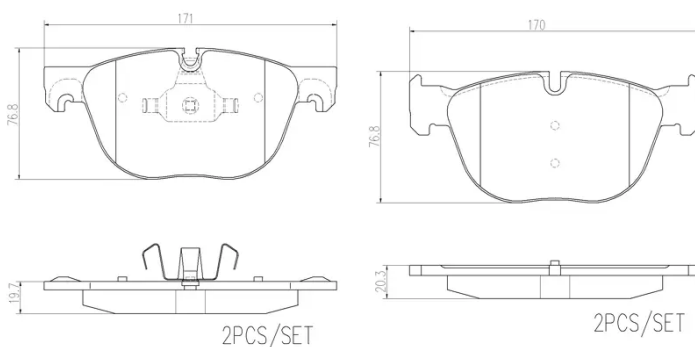

## Technical specifications

EAN code <b>8020584095942</b>	Axle <b>Front</b>	Thickness <b>20 mm</b>
Width <b>170 mm</b>	Height <b>77 mm</b>	Braking system <b>Teves</b>
Wear indicator <b>Prepared for wear indicator</b>	WVA number <b>24170,24171</b>	Accessories <b>With accessories With anti-squeal shim With piston clip</b>