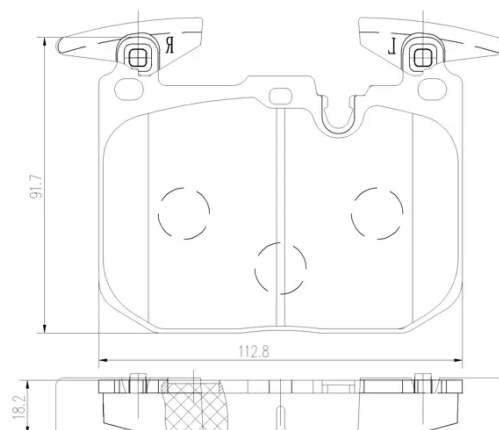

## Technical specifications

EAN code	Axle	Thickness
8020584081822	Front	18 mm
Width	Height	Braking system
115 mm	92 mm	Brembo
Wear indicator	WVA number	Accessories
Prepared for wear indicator	25028	With anti-squeal shim With counterweights