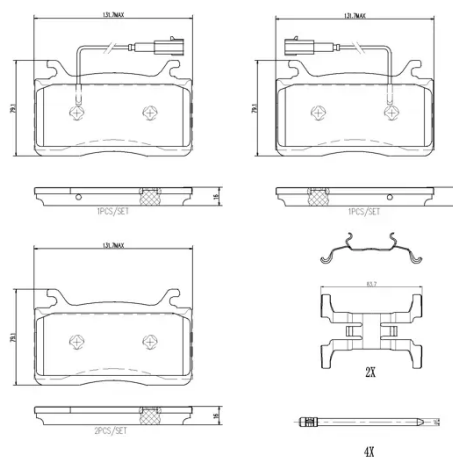

## Technical specifications

EAN code <b>8020584123201</b>	Axle <b>Front</b>	Thickness <b>15 mm</b>
Width <b>132 mm</b>	Height <b>79 mm</b>	Braking system <b>Brembo</b>
Wear indicator <b>Electric</b>	WVA number <b>22508,22509,22507</b>	Accessories <b>With anti-squeal shim</b>