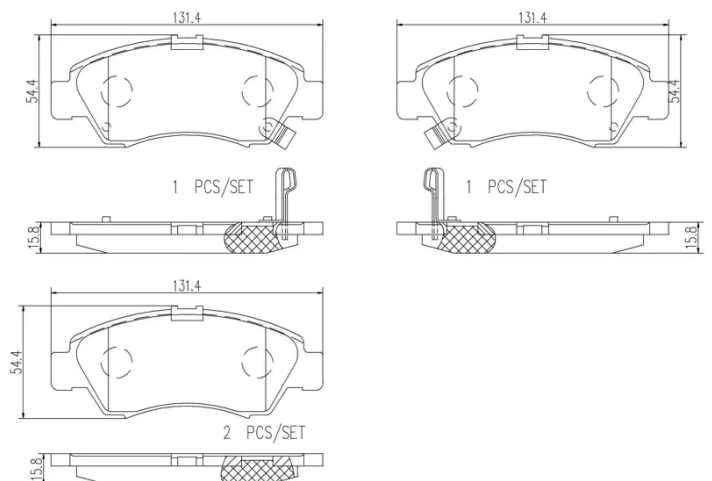

- ✓ OE-equivalent
- ✓ Brembo quality
- ✓ Safety
- ✓ Comfort
- ✓ Durability
- ✓ Dust reduction
- ✓ With accessories

Technical specifications

EAN code 8020584086292	Axle Front	Thickness 16 mm
Width 131 mm	Height 55 mm	Braking system Akebono
Wear indicator Acoustic	WVA number 21697,21698,21699	Accessories With anti-squeal shim