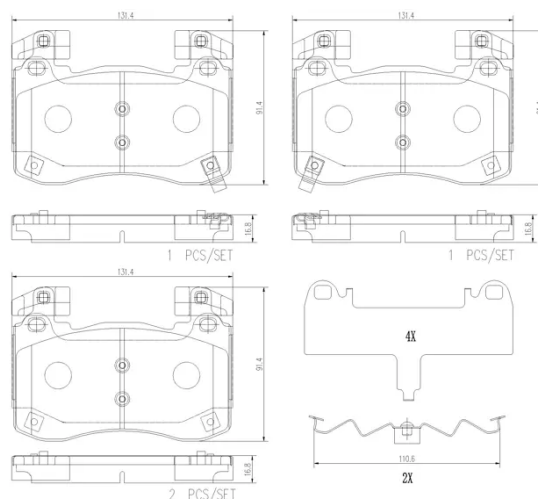

- ✓ OE-equivalent
- ✓ Brembo quality
- ✓ Safety
- ✓ Comfort
- ✓ Durability
- ✓ Dust reduction
- ✓ With accessories

Technical specifications

EAN code 8020584118160	Axle Front	Thickness 17 mm
Width 131 mm	Height 91 mm	Braking system Brembo
Wear indicator Acoustic	WVA number 22860,22859,22858	Accessories With anti-squeal shim With counterweights