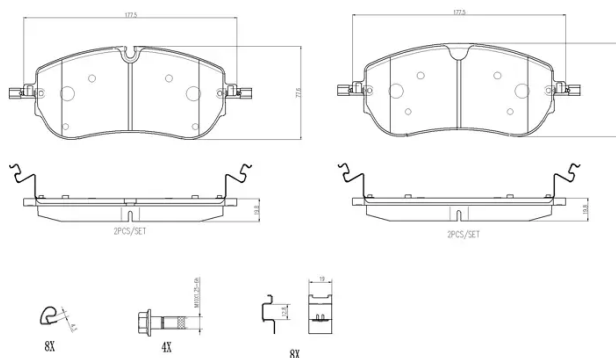

BRAKE PAD PRIME CERAMIC P36038N

The P36038N NAO brake pad is synonymous with reliability

Brembo NAO brake pads stand out for their ultimate braking comfort, reduced friction wear and low dust mission, which makes for cleaner rims and reduced maintenance requirements. The advanced friction material in keeping with the strictest environmental standards is the main distinguishing feature of NAO compounds.

- ✓ OE-equivalent
- ✓ Brembo quality
- ✓ Safety
- ✓ Comfort
- ✓ Durability
- ✓ Dust reduction
- ✓ With accessories

Technical specifications

EAN code
8020584124680

Axle
Front

Thickness
20 mm

Width
177 mm

Height
77 mm

Braking system
CBI

Wear indicator
Prepared for wear indicator

WVA number
26511,26510

Accessories
**With accessories
With anti-squeal shim
With brake caliper bolts**

COMPATIBLE VEHICLES