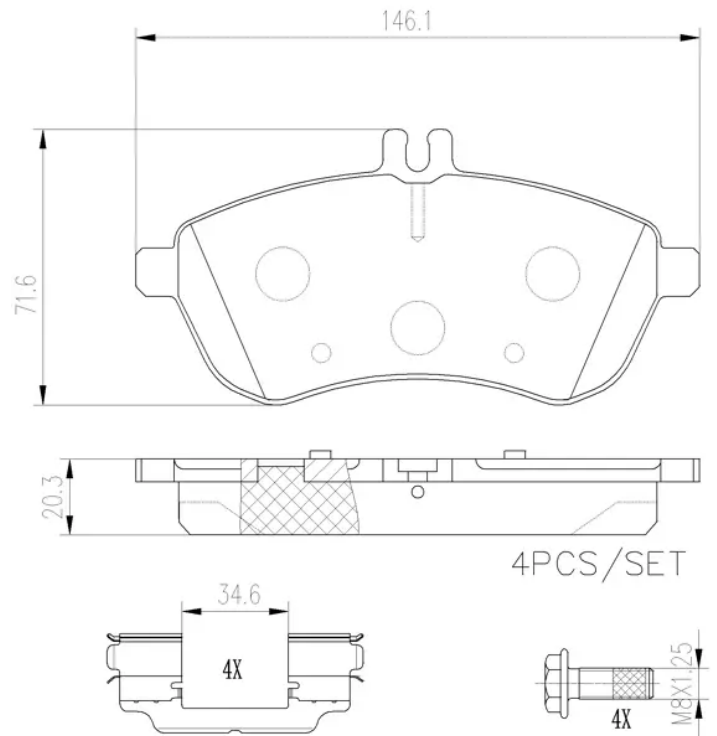

Technical specifications

EAN code
8020584098530

Axle
Front

Thickness
20 mm

Width
146 mm

Height
72 mm

Braking system
Lucas

Wear indicator
Prepared for wear indicator

WVA number
24306

Accessories
With brake caliper bolts
With accessories
With anti-squeal shim

COMPATIBLE VEHICLES