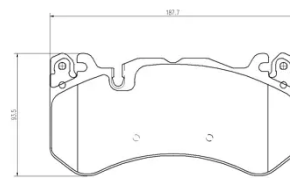

- ✓ OE-equivalent
- ✓ Brembo quality
- ✓ Safety
- ✓ Comfort
- ✓ Durability
- ✓ Dust reduction
- ✓ With accessories

Technical specifications

| | | |
|------------------------------------|--------------|--|
| EAN code | Axle | Thickness |
| 8020584119587 | Front | 17 mm |
| Width | Height | Braking system |
| 189 mm | 93 mm | Brembo |
| Wear indicator | WVA number | Accessories |
| Prepared for wear indicator | 24455 | With anti-squeal shim With counterweights |