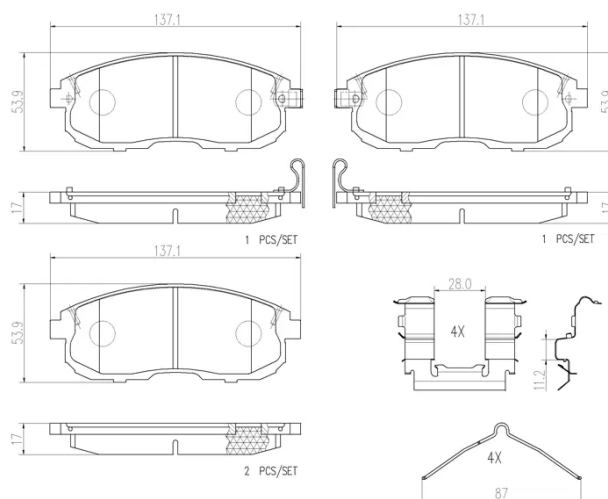

- ✓ OE-equivalent
- ✓ Brembo quality
- ✓ Safety
- ✓ Comfort
- ✓ Durability
- ✓ Dust reduction
- ✓ With accessories

Technical specifications

EAN code 8020584098684	Axle Front	Thickness 17 mm
Width 137 mm	Height 54 mm	Braking system Sumitomo
Wear indicator Acoustic	WVA number 21562,21633,21561	Accessories With anti-squeal shim