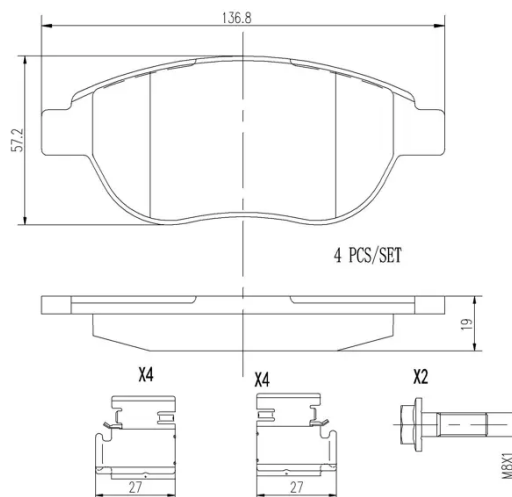

- ✓ OE-equivalent
- ✓ Brembo quality
- ✓ Safety
- ✓ Comfort
- ✓ Durability
- ✓ Dust reduction
- ✓ With accessories

Technical specifications

EAN code 8020584089347	Axle Front	Thickness 19 mm
Width 137 mm	Height 57 mm	Braking system Bosch
Wear indicator Without	WVA number 23600	Accessories With anti-squeal shim With accessories With brake caliper bolts