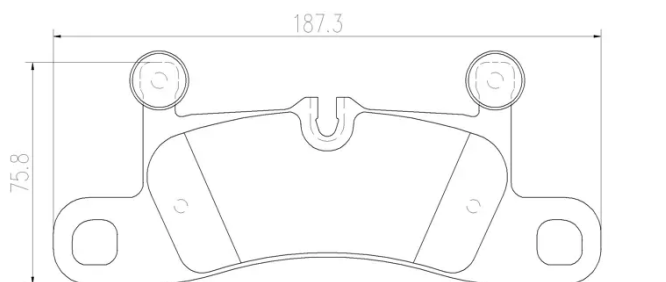

- ✓ OE-equivalent
- ✓ Brembo quality
- ✓ Safety
- ✓ Comfort
- ✓ Durability
- ✓ Dust reduction
- ✓ With accessories

Technical specifications

EAN code 8020584082942	Axle Rear	Thickness 17 mm
Width 187 mm	Height 76 mm	Braking system Brembo
Wear indicator Prepared for wear indicator	WVA number 24721	Accessories With anti-squeal shim With counterweights