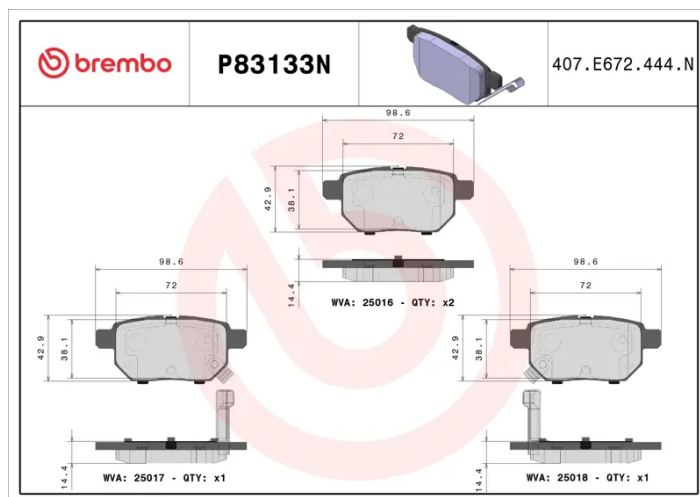

- ✓ OE-equivalent
- ✓ Brembo quality
- ✓ Safety
- ✓ Comfort
- ✓ Durability
- ✓ Dust reduction
- ✓ With accessories

Technical specifications

EAN code 8020584081068	Axle Front and rear	Thickness 14 mm
Width 99 mm	Height 43 mm	Braking system Akebono
Wear indicator Acoustic	WVA number 25018,25016,25017	Accessories With accessories With anti-squeal shim With piston clip