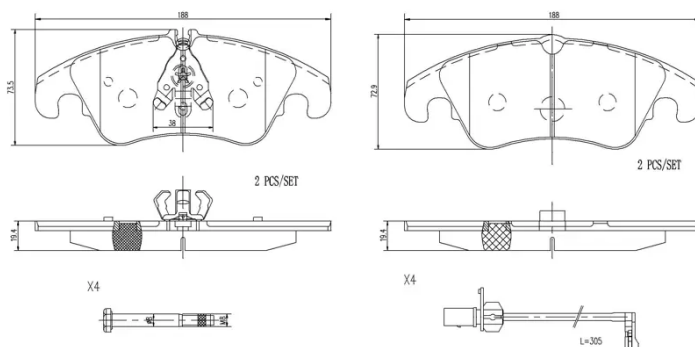

## Technical specifications

EAN code <b>8020584068182</b>	Axle <b>Front</b>	Thickness <b>19 mm</b>
Width <b>188 mm</b>	Height <b>73 mm</b>	Braking system <b>Lucas</b>
Wear indicator <b>Electric</b>	WVA number <b>22252,24409</b>	Accessories <b>With piston clip</b> <b>With anti-squeal shim</b> <b>With accessories</b> <b>With brake caliper bolts</b>