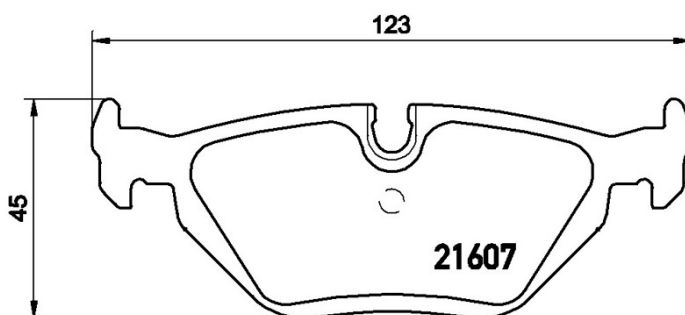

BRAKE PAD

P 06 013

The P 06 013 brake pad is synonymous with reliability

The Brembo brake pad guarantees ultimate safety when braking thanks to the use of more than 100 different compounds, designed according to the type of vehicle and use. Stopping distances reduced to a minimum, maximum driving comfort and silent operation are the most important features of Brembo materials. Brembo brake pads are supplied together with an extensive range of accessories and assembly kits for professional-standard installation.

- ✓ OE-equivalent
- ✓ Brembo quality
- ✓ ECE-R90 certificate
- ✓ Safety
- ✓ Performance
- ✓ Comfort

Technical specifications

EAN code	Axle	Thickness
8020584050132	Rear	17 mm
Width	Height	Braking system
123 mm	44 mm	Teves
Wear indicator	WVA number	Accessories
Prepared for wear indicator	20181,21607	With piston clip