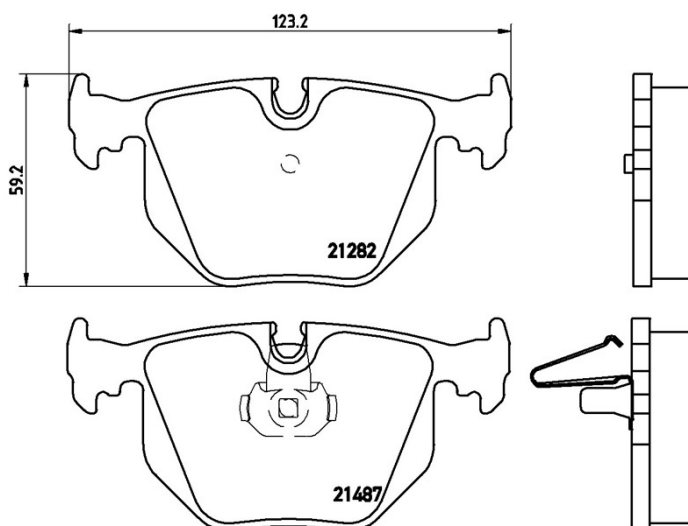

- ✓ OE-equivalent
- ✓ Brembo quality
- ✓ ECE-R90 certificate
- ✓ Safety
- ✓ Performance
- ✓ Comfort

Technical specifications

EAN code
8020584050200

Axle
Rear

Thickness
17 mm

Width
123 mm

Height
59 mm

Braking system
Teves

Wear indicator
Prepared for wear indicator

WVA number
21282,21487

Accessories
With piston clip

COMPATIBLE VEHICLES

COMPATIBLE OE PART NUMBERS

34211163324 BMW

34211163326 BMW

34211163833 BMW