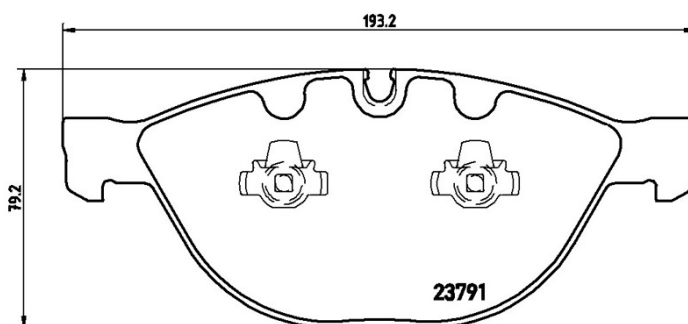

### Technical specifications

EAN code <b>8020584059951</b>	Axle <b>Front</b>	Thickness <b>21 mm</b>
Width <b>193 mm</b>	Height <b>79 mm</b>	Braking system <b>Teves</b>
Wear indicator <b>Prepared for wear indicator</b>	WVA number <b>23791,23792</b>	Accessories <b>With piston clip</b>