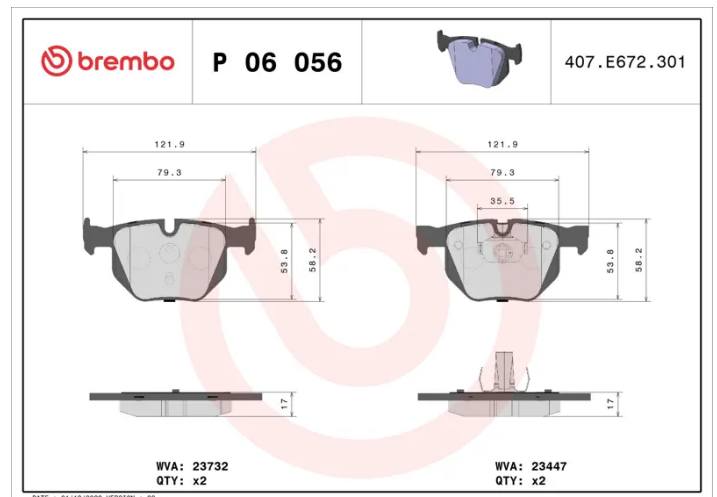

### Technical specifications

EAN code <b>8020584090206</b>	Axle <b>Rear</b>	Thickness <b>17 mm</b>
Width <b>122 mm</b>	Height <b>58 mm</b>	Braking system <b>Teves</b>
Wear indicator <b>Prepared for wear indicator</b>	WVA number <b>23732,23447</b>	Accessories <b>With anti-squeal shim With piston clip With accessories</b>