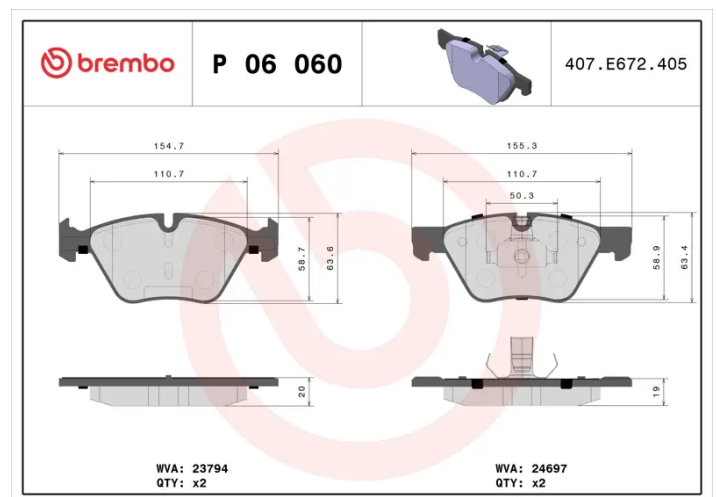

### Technical specifications

EAN code <b>8020584090244</b>	Axle <b>Front</b>	Thickness <b>19 mm</b>
Width <b>155 mm</b>	Height <b>63 mm</b>	Braking system <b>Teves</b>
Wear indicator <b>Prepared for wear indicator</b>	WVA number <b>24697,23794</b>	Accessories <b>With piston clip With anti-squeal shim With accessories</b>