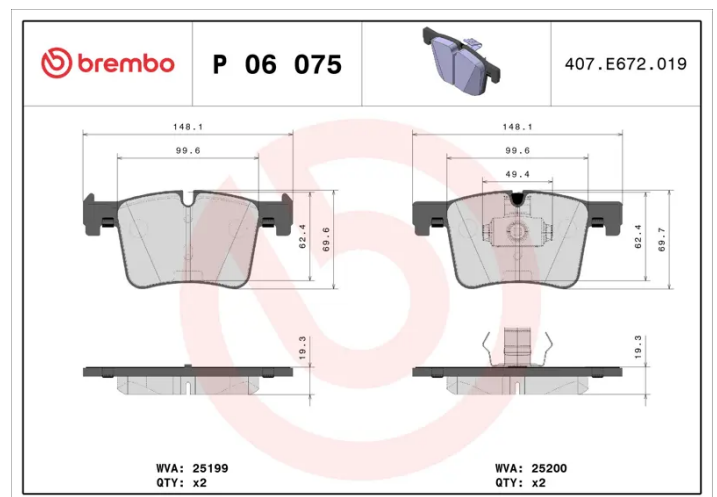

- ✓ OE-equivalent
- ✓ Brembo quality
- ✓ ECE-R90 certificate
- ✓ Safety
- ✓ Performance
- ✓ Comfort
- ✓ With accessories

Technical specifications

EAN code
8020584102695

Axle
Front

Thickness
19 mm

Width
148 mm

Height
70 mm

Braking system
Bosch

Wear indicator
Prepared for wear indicator

WVA number
25199,25200

Accessories
With anti-squeal shim
With piston clip
With accessories

COMPATIBLE VEHICLES

COMPATIBLE OE PART NUMBERS