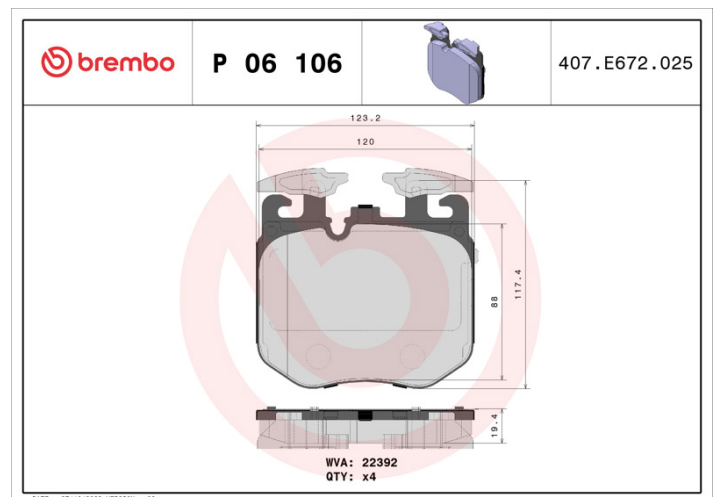

BRAKE PAD

P 06 106

The P 06 106 brake pad is synonymous with reliability

The Brembo brake pad guarantees ultimate safety when braking thanks to the use of more than 100 different compounds, designed according to the type of vehicle and use. Stopping distances reduced to a minimum, maximum driving comfort and silent operation are the most important features of Brembo materials. Brembo brake pads are supplied together with an extensive range of accessories and assembly kits for professional-standard installation.

- ✓ OE-equivalent
- ✓ Brembo quality
- ✓ ECE-R90 certificate
- ✓ Safety
- ✓ Performance
- ✓ Comfort

Technical specifications

EAN code 8020584087343	Axle Front	Thickness 20 mm
Width 125 mm	Height 117 mm	Braking system Brembo
Wear indicator Prepared for wear indicator	WVA number 22392	Accessories With counterweights