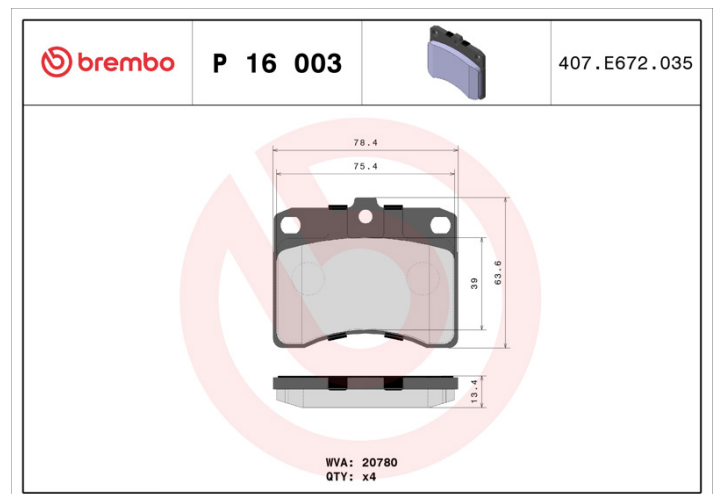

### Technical specifications

EAN code	Axle	Thickness
<b>8020584050637</b>	<b>Front</b>	<b>13 mm</b>
Width	Height	Braking system
<b>79 mm</b>	<b>64 mm</b>	<b>Sumitomo</b>
Wear indicator	WVA number	
<b>Without</b>	<b>20780</b>	