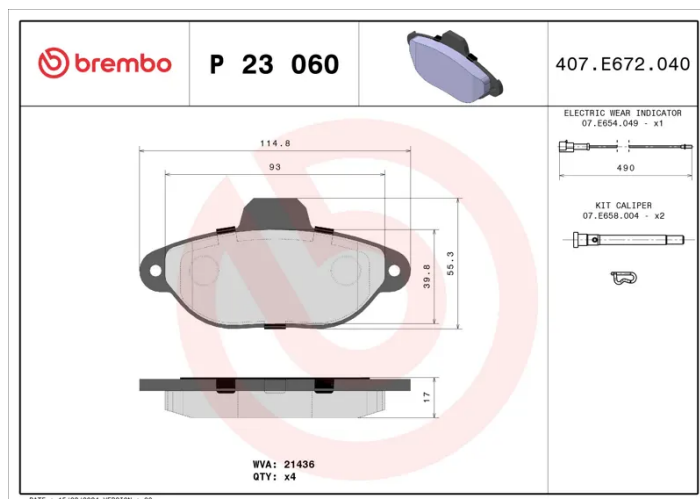

BRAKE PAD

P 23 060

The P 23 060 brake pad is synonymous with reliability

The Brembo brake pad guarantees ultimate safety when braking thanks to the use of more than 100 different compounds, designed according to the type of vehicle and use. Stopping distances reduced to a minimum, maximum driving comfort and silent operation are the most important features of Brembo materials. Brembo brake pads are supplied together with an extensive range of accessories and assembly kits for professional-standard installation.

- ✓ OE-equivalent
- ✓ Brembo quality
- ✓ ECE-R90 certificate
- ✓ Safety
- ✓ Performance
- ✓ Comfort
- ✓ With accessories

Technical specifications

EAN code 8020584051306	Axle Front	Thickness 17 mm
Width 115 mm	Height 55 mm	Braking system Bendix
Wear indicator Electric	WVA number 21436	Accessories With piston clip With accessories With anti-squeal shim