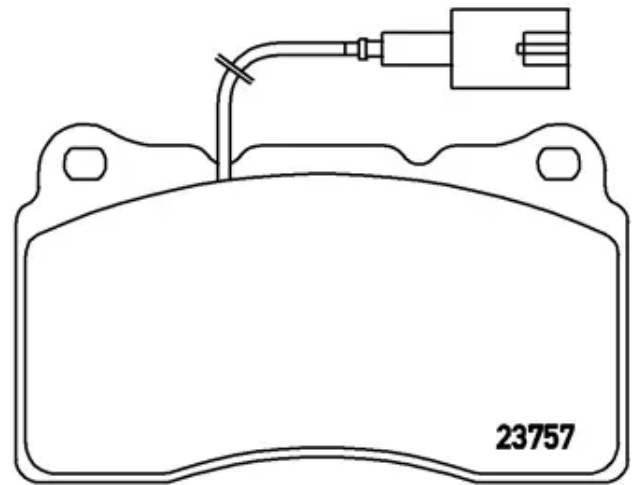

BRAKE PAD XTRA

P 23 134X

The P 23 134X Xtra brake pad is synonymous with reliability

Brembo Xtra brake pads, developed to enhance the advantages of the Xtra and Max discs, are made using the special BRM X L01 compound which consists of more than 30 different components. Compared with the compound used for original-equivalent pads, the new solution assures a higher friction coefficient, which translates to more precise and stable braking, at both high and low temperatures. All this makes for greater driving comfort and improved pedal modularity, without compromising the product's mileage output.

- ✓ OE-equivalent
- ✓ Brembo quality
- ✓ ECE-R90 certificate
- ✓ Safety
- ✓ Performance
- ✓ Sports driving

Technical specifications

EAN code	Axle	Thickness
8020584068700	Front	16 mm
Width	Height	Braking system
132 mm	77 mm	Brembo
Wear indicator	WVA number	Accessories
Electric	23092,23756,23757	With anti-squeal shim