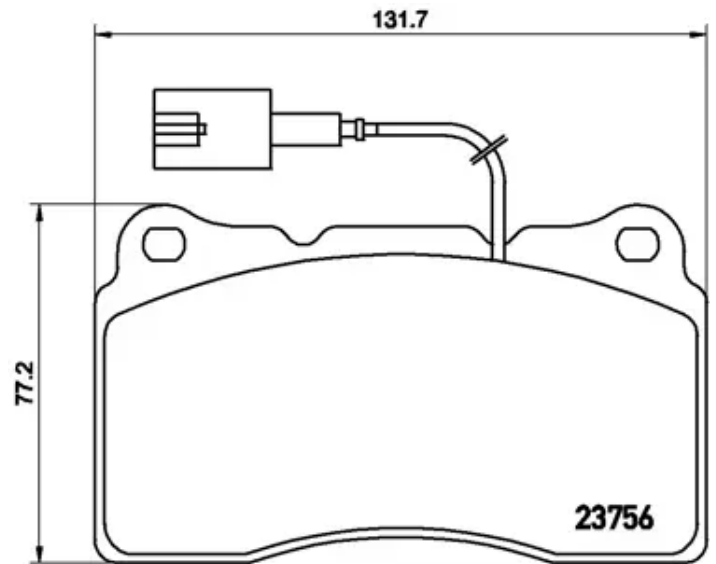

BRAKE PAD XTRA

P 23 134X

The P 23 134X Xtra brake pad is synonymous with reliability

Brembo Xtra brake pads, developed to enhance the advantages of the Xtra and Max discs, are made using the special BRM X L01 compound which consists of more than 30 different components. Compared with the compound used for original-equivalent pads, the new solution assures a higher friction coefficient, which translates to more precise and stable braking, at both high and low temperatures. All this makes for greater driving comfort and improved pedal modularity, without compromising the product's mileage output.

- ✓ OE-equivalent
- ✓ Brembo quality
- ✓ ECE-R90 certificate
- ✓ Safety
- ✓ Performance
- ✓ Sports driving

Technical specifications

EAN code	Axle	Thickness
8020584068700	Front	16 mm
Width	Height	Braking system
132 mm	77 mm	Brembo
Wear indicator	WVA number	Accessories
Electric	23092,23756,23757	With anti-squeal shim