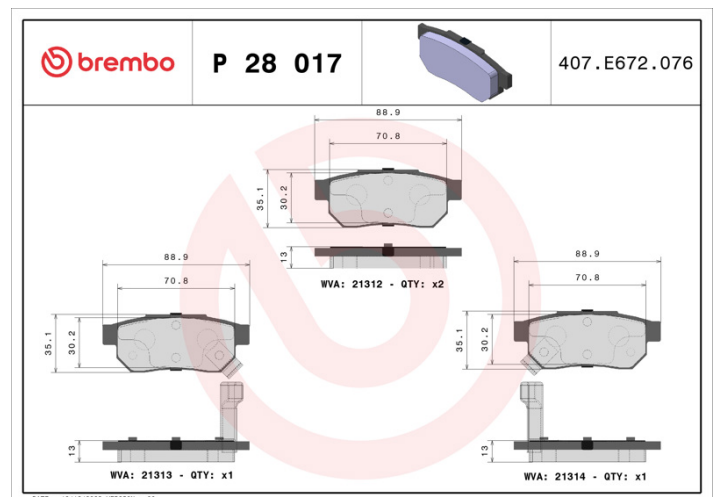

## P 28 017

The P 28 017 brake pad is synonymous with reliability

The Brembo brake pad guarantees ultimate safety when braking thanks to the use of more than 100 different compounds, designed according to the type of vehicle and use. Stopping distances reduced to a minimum, maximum driving comfort and silent operation are the most important features of Brembo materials. Brembo brake pads are supplied together with an extensive range of accessories and assembly kits for professional-standard installation.

### Technical specifications

EAN code	Axle	Thickness
<b>8020584052518</b>	<b>Rear</b>	<b>13 mm</b>
Width	Height	Braking system
<b>89 mm</b>	<b>35 mm</b>	<b>Akebono</b>
Wear indicator	WVA number	
<b>Acoustic</b>	<b>21313,21312,21314</b>	