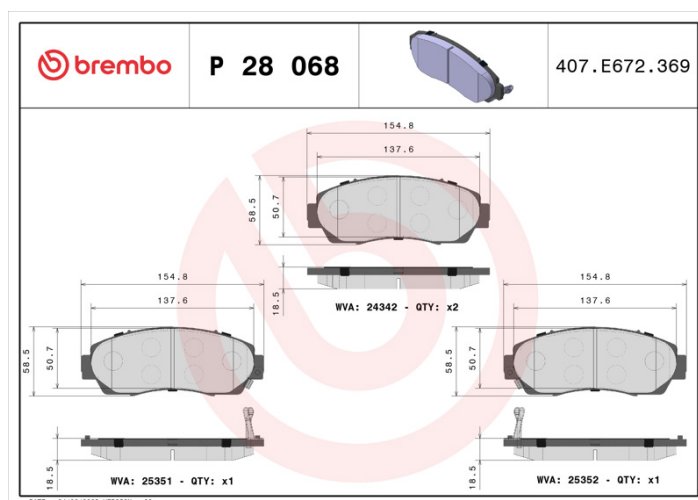

BRAKE PAD

P 28 068

The P 28 068 brake pad is synonymous with reliability

The Brembo brake pad guarantees ultimate safety when braking thanks to the use of more than 100 different compounds, designed according to the type of vehicle and use. Stopping distances reduced to a minimum, maximum driving comfort and silent operation are the most important features of Brembo materials. Brembo brake pads are supplied together with an extensive range of accessories and assembly kits for professional-standard installation.

- ✓ OE-equivalent
- ✓ Brembo quality
- ✓ ECE-R90 certificate
- ✓ Safety
- ✓ Performance
- ✓ Comfort

Technical specifications

EAN code 8020584104958	Axle Front	Thickness 18 mm
Width 155 mm	Height 59 mm	Braking system Akebono
Wear indicator Acoustic	WVA number 24342,25351,25352	Accessories With anti-squeal shim