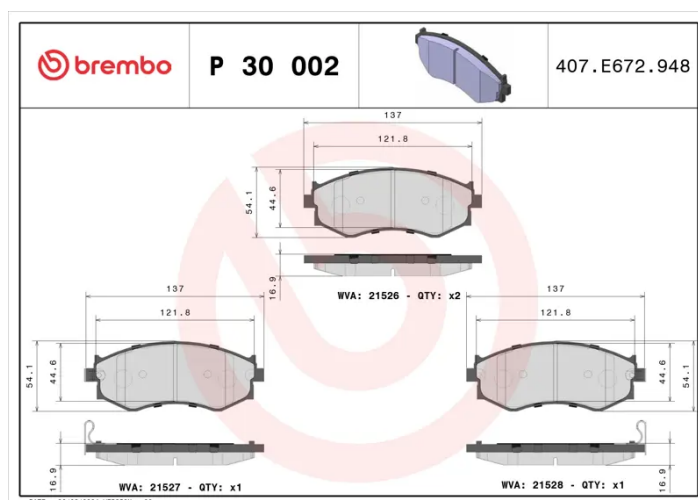

### Technical specifications

EAN code <b>8020584052723</b>	Axle <b>Front</b>	Thickness <b>17 mm</b>
Width <b>137 mm</b>	Height <b>54 mm</b>	Braking system <b>Akebono</b>
Wear indicator <b>Acoustic</b>	WVA number <b>21526,21527,21528</b>	Accessories <b>With anti-squeal shim</b>