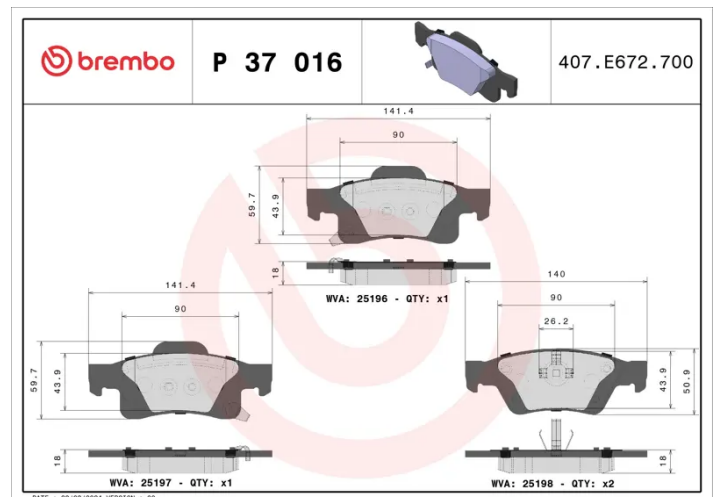

BRAKE PAD

P 37 016

The P 37 016 brake pad is synonymous with reliability

The Brembo brake pad guarantees ultimate safety when braking thanks to the use of more than 100 different compounds, designed according to the type of vehicle and use. Stopping distances reduced to a minimum, maximum driving comfort and silent operation are the most important features of Brembo materials. Brembo brake pads are supplied together with an extensive range of accessories and assembly kits for professional-standard installation.

- ✓ OE-equivalent
- ✓ Brembo quality
- ✓ ECE-R90 certificate
- ✓ Safety
- ✓ Performance
- ✓ Comfort
- ✓ With accessories

Technical specifications

EAN code 8020584109533	Axle Rear	Thickness 18 mm
Width 140 mm	Height 52 mm	Braking system Teves
Wear indicator Acoustic	WVA number 25196,25197,25198	Accessories With accessories With anti-squeal shim With piston clip