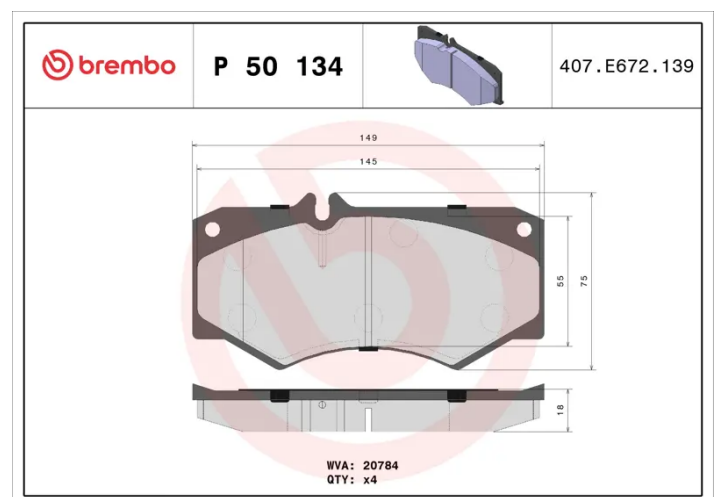

### Technical specifications

EAN code <b>8020584084786</b>	Axle <b>Front</b>	Thickness <b>18 mm</b>
Width <b>149 mm</b>	Height <b>75 mm</b>	Braking system <b>Perrot</b>
Wear indicator <b>Prepared for wear indicator</b>	WVA number <b>21056</b>	Accessories <b>With anti-squeal shim</b>