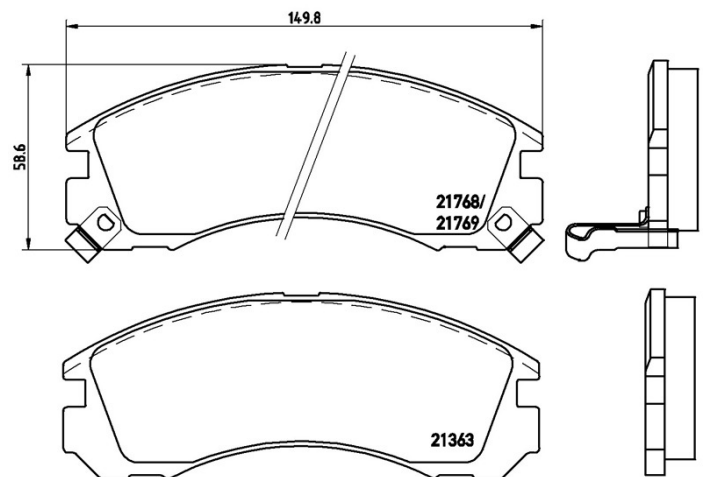

BRAKE PAD

P 54 017

The P 54 017 brake pad is synonymous with reliability

The Brembo brake pad guarantees ultimate safety when braking thanks to the use of more than 100 different compounds, designed according to the type of vehicle and use. Stopping distances reduced to a minimum, maximum driving comfort and silent operation are the most important features of Brembo materials. Brembo brake pads are supplied together with an extensive range of accessories and assembly kits for professional-standard installation.

- ✓ OE-equivalent
- ✓ Brembo quality
- ✓ ECE-R90 certificate
- ✓ Safety
- ✓ Performance
- ✓ Comfort

Technical specifications

EAN code	Axle	Thickness
8020584054642	Front	16 mm
Width	Height	Braking system
150 mm	59 mm	Akebono
Wear indicator	WVA number	
Acoustic	21363,21768,21769	