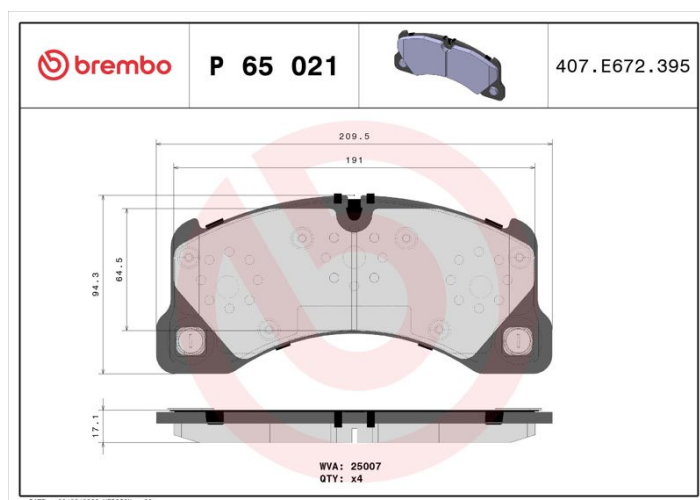

- ✓ OE-equivalent
- ✓ Brembo quality
- ✓ ECE-R90 certificate
- ✓ Safety
- ✓ Performance
- ✓ Comfort

Technical specifications

EAN code 8020584103593	Axle Front	Thickness 17 mm
Width 210 mm	Height 94 mm	Braking system Brembo
Wear indicator Prepared for wear indicator	WVA number 25007	Accessories With anti-squeal shim