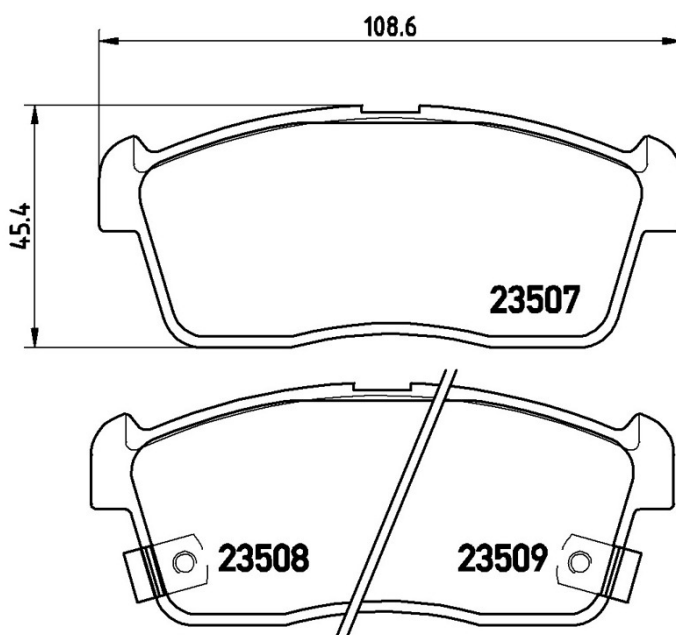

### Technical specifications

EAN code	Axle	Thickness
8020584057322	Front	15 mm
Width	Height	Braking system
109 mm	45 mm	Sumitomo
Wear indicator	WVA number	
Acoustic	23508,23507,23509	

COMPATIBLE VEHICLES