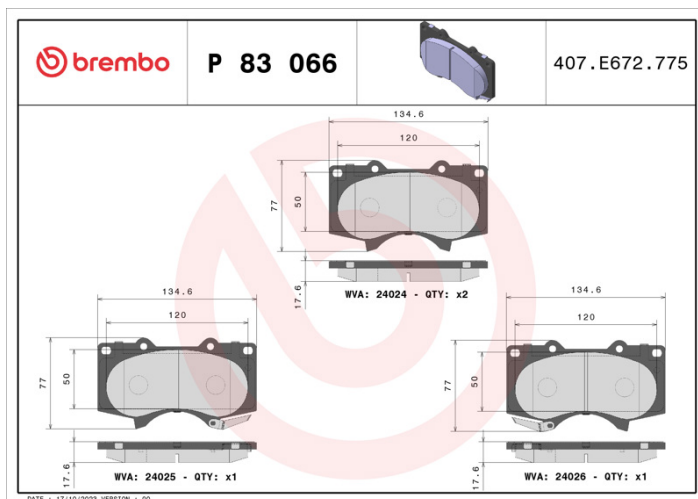

### Technical specifications

EAN code	Axle	Thickness
<b>8020584058015</b>	<b>Front</b>	<b>18 mm</b>
Width	Height	Braking system
<b>135 mm</b>	<b>77 mm</b>	<b>Sumitomo</b>
Wear indicator	WVA number	
<b>Acoustic</b>	<b>24024,24025,24026</b>	