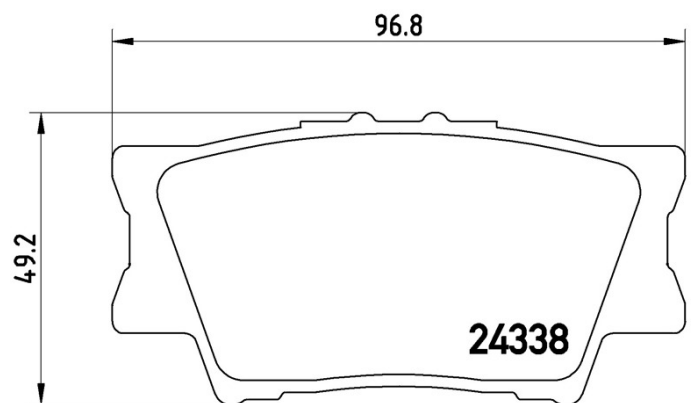

BRAKE PAD

P 83 089

The P 83 089 brake pad is synonymous with reliability

The Brembo brake pad guarantees ultimate safety when braking thanks to the use of more than 100 different compounds, designed according to the type of vehicle and use. Stopping distances reduced to a minimum, maximum driving comfort and silent operation are the most important features of Brembo materials. Brembo brake pads are supplied together with an extensive range of accessories and assembly kits for professional-standard installation.

- ✓ OE-equivalent
- ✓ Brembo quality
- ✓ ECE-R90 certificate
- ✓ Safety
- ✓ Performance
- ✓ Comfort

Technical specifications

EAN code	Axle	Thickness
8020584062272	Rear	15 mm
Width	Height	Braking system
97 mm	49 mm	Akebono
Wear indicator	WVA number	
Without	24338	