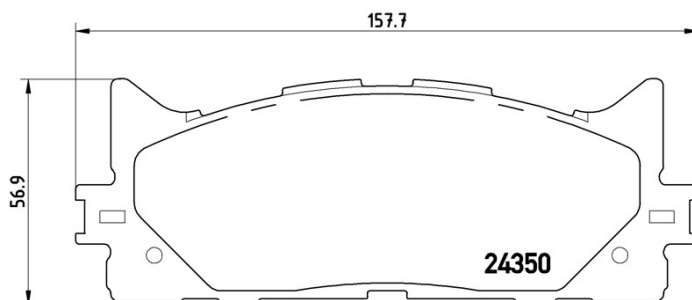

BRAKE PAD

P 83 117

The P 83 117 brake pad is synonymous with reliability

The Brembo brake pad guarantees ultimate safety when braking thanks to the use of more than 100 different compounds, designed according to the type of vehicle and use. Stopping distances reduced to a minimum, maximum driving comfort and silent operation are the most important features of Brembo materials. Brembo brake pads are supplied together with an extensive range of accessories and assembly kits for professional-standard installation.

- ✓ OE-equivalent
- ✓ Brembo quality
- ✓ ECE-R90 certificate
- ✓ Safety
- ✓ Performance
- ✓ Comfort
- ✓ With accessories

Technical specifications

EAN code	Axle	Thickness
8020584091098	Front	18 mm
Width	Height	Braking system
158 mm	57 mm	Akebono
Wear indicator	WVA number	Accessories
Without	24350	With accessories