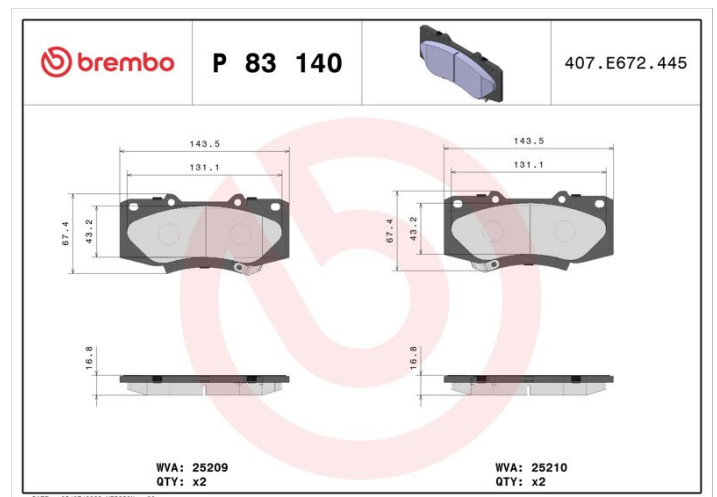

BRAKE PAD

P 83 140

The P 83 140 brake pad is synonymous with reliability

The Brembo brake pad guarantees ultimate safety when braking thanks to the use of more than 100 different compounds, designed according to the type of vehicle and use. Stopping distances reduced to a minimum, maximum driving comfort and silent operation are the most important features of Brembo materials. Brembo brake pads are supplied together with an extensive range of accessories and assembly kits for professional-standard installation.

- ✓ OE-equivalent
- ✓ Brembo quality
- ✓ ECE-R90 certificate
- ✓ Safety
- ✓ Performance
- ✓ Comfort

Technical specifications

EAN code 8020584103869	Axle Front	Thickness 17 mm
Width 143 mm	Height 67 mm	Braking system Advics
Wear indicator Acoustic	WVA number 25210,25209	