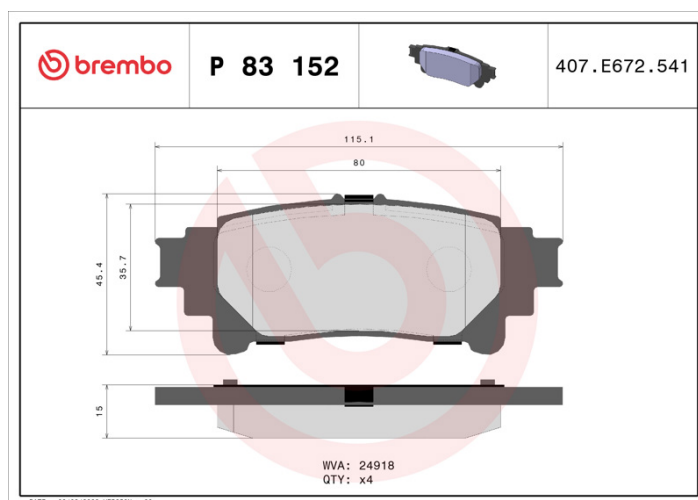

BRAKE PAD

P 83 152

The P 83 152 brake pad is synonymous with reliability

The Brembo brake pad guarantees ultimate safety when braking thanks to the use of more than 100 different compounds, designed according to the type of vehicle and use. Stopping distances reduced to a minimum, maximum driving comfort and silent operation are the most important features of Brembo materials. Brembo brake pads are supplied together with an extensive range of accessories and assembly kits for professional-standard installation.

- ✓ OE-equivalent
- ✓ Brembo quality
- ✓ ECE-R90 certificate
- ✓ Safety
- ✓ Performance
- ✓ Comfort

Technical specifications

EAN code	Axle	Thickness
8020584110843	Rear	15 mm
Width	Height	Braking system
115 mm	46 mm	Akebono
Wear indicator	WVA number	
Without	24918	