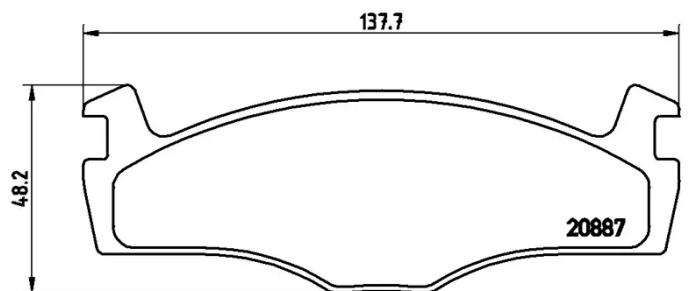

BRAKE PAD

P 85 024

The P 85 024 brake pad is synonymous with reliability

The Brembo brake pad guarantees ultimate safety when braking thanks to the use of more than 100 different compounds, designed according to the type of vehicle and use. Stopping distances reduced to a minimum, maximum driving comfort and silent operation are the most important features of Brembo materials. Brembo brake pads are supplied together with an extensive range of accessories and assembly kits for professional-standard installation.

- ✓ OE-equivalent
- ✓ Brembo quality
- ✓ ECE-R90 certificate
- ✓ Safety
- ✓ Performance
- ✓ Comfort
- ✓ With accessories

Technical specifications

EAN code 8020584058275	Axle Front	Thickness 17 mm
Width 138 mm	Height 48 mm	Braking system Kelsey Hayes
Wear indicator Without	WVA number 20887,20888	Accessories With accessories With anti-squeal shim With piston clip