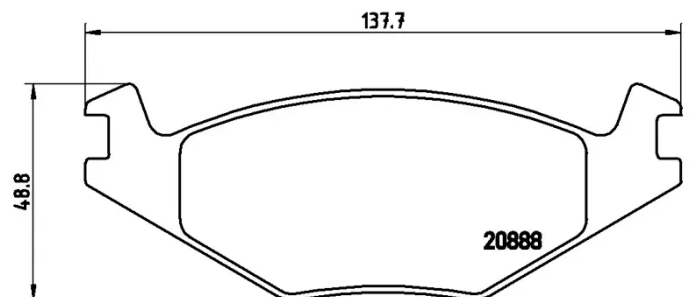

BRAKE PAD

P 85 024

The P 85 024 brake pad is synonymous with reliability

The Brembo brake pad guarantees ultimate safety when braking thanks to the use of more than 100 different compounds, designed according to the type of vehicle and use. Stopping distances reduced to a minimum, maximum driving comfort and silent operation are the most important features of Brembo materials. Brembo brake pads are supplied together with an extensive range of accessories and assembly kits for professional-standard installation.

- ✓ OE-equivalent
- ✓ Brembo quality
- ✓ ECE-R90 certificate
- ✓ Safety
- ✓ Performance
- ✓ Comfort
- ✓ With accessories

Technical specifications

EAN code 8020584058275	Axle Front	Thickness 17 mm
Width 138 mm	Height 48 mm	Braking system Kelsey Hayes
Wear indicator Without	WVA number 20887,20888	Accessories With accessories With anti-squeal shim With piston clip