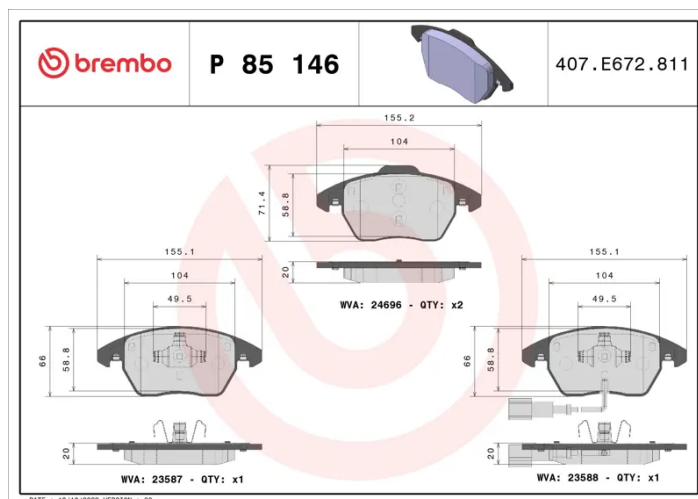

BRAKE PAD

P 85 146

The P 85 146 brake pad is synonymous with reliability

The Brembo brake pad guarantees ultimate safety when braking thanks to the use of more than 100 different compounds, designed according to the type of vehicle and use. Stopping distances reduced to a minimum, maximum driving comfort and silent operation are the most important features of Brembo materials. Brembo brake pads are supplied together with an extensive range of accessories and assembly kits for professional-standard installation.

- ✓ OE-equivalent
- ✓ Brembo quality
- ✓ ECE-R90 certificate
- ✓ Safety
- ✓ Performance
- ✓ Comfort
- ✓ With accessories

Technical specifications

EAN code 8020584081242	Axle Front	Thickness 20 mm
Width 155 mm	Height 66 mm	Braking system Teves
Wear indicator Electric	WVA number 23587,23588,24696	Accessories With accessories With anti-squeal shim With piston clip