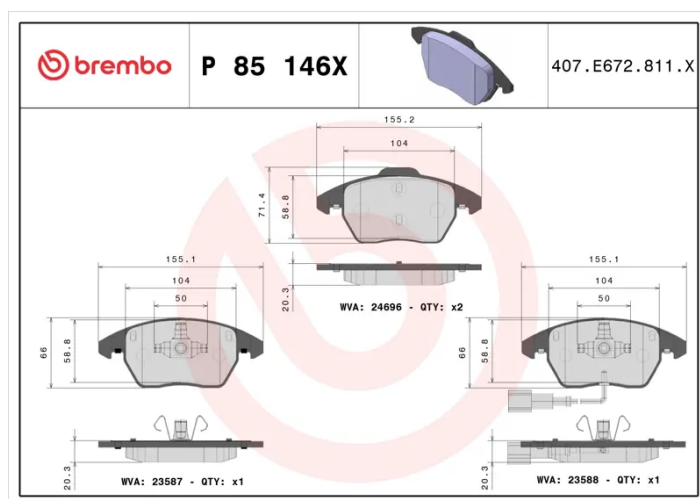

BRAKE PAD XTRA P 85 146X

The P 85 146X Xtra brake pad is synonymous with reliability

Brembo Xtra brake pads, developed to enhance the advantages of the Xtra and Max discs, are made using the special BRM X L01 compound which consists of more than 30 different components. Compared with the compound used for original-equivalent pads, the new solution assures a higher friction coefficient, which translates to more precise and stable braking, at both high and low temperatures. All this makes for greater driving comfort and improved pedal modularity, without compromising the product's mileage output.

- ✓ OE-equivalent
- ✓ Brembo quality
- ✓ ECE-R90 certificate
- ✓ Safety
- ✓ Performance
- ✓ Sports driving

Technical specifications

EAN code 8020584069462	Axle Front	Thickness 20 mm
Width 155 mm	Height 66 mm	Braking system Teves
Wear indicator Electric	WVA number 23587,24696,23588	Accessories With anti-squeal shim