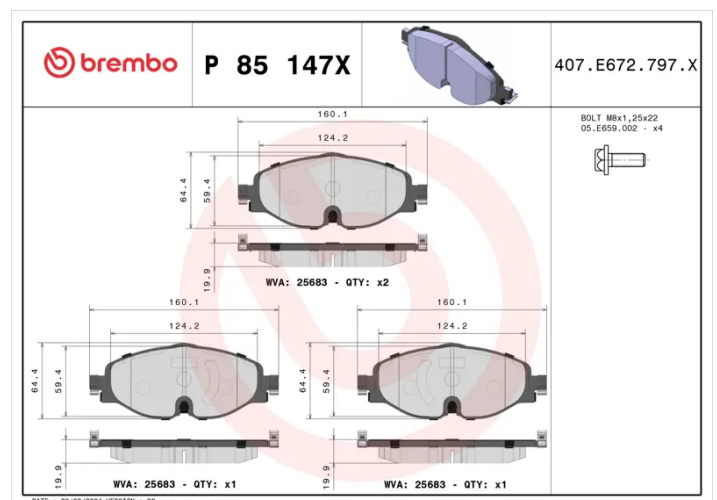

BRAKE PAD XTRA P 85 147X

The P 85 147X Xtra brake pad is synonymous with reliability

Brembo Xtra brake pads, developed to enhance the advantages of the Xtra and Max discs, are made using the special BRM X L01 compound which consists of more than 30 different components. Compared with the compound used for original-equivalent pads, the new solution assures a higher friction coefficient, which translates to more precise and stable braking, at both high and low temperatures. All this makes for greater driving comfort and improved pedal modularity, without compromising the product's mileage output.

- ✓ OE-equivalent
- ✓ Brembo quality
- ✓ ECE-R90 certificate
- ✓ Safety
- ✓ Performance
- ✓ Sports driving
- ✓ With accessories

Technical specifications

EAN code 8020584121986	Axle Front	Thickness 20 mm
Width 160 mm	Height 65 mm	Braking system TRW
Wear indicator Prepared for wear indicator	WVA number 25683	Accessories With anti-squeal shim With accessories With brake caliper bolts