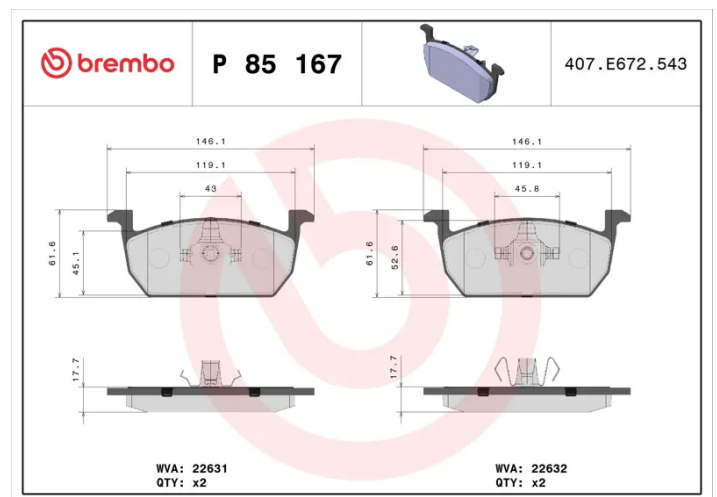

BRAKE PAD

P 85 167

The P 85 167 brake pad is synonymous with reliability

The Brembo brake pad guarantees ultimate safety when braking thanks to the use of more than 100 different compounds, designed according to the type of vehicle and use. Stopping distances reduced to a minimum, maximum driving comfort and silent operation are the most important features of Brembo materials. Brembo brake pads are supplied together with an extensive range of accessories and assembly kits for professional-standard installation.

- ✓ OE-equivalent
- ✓ Brembo quality
- ✓ ECE-R90 certificate
- ✓ Safety
- ✓ Performance
- ✓ Comfort
- ✓ With accessories

Technical specifications

EAN code 8020584087527	Axle Front and rear	Thickness 18 mm
Width 146 mm	Height 62 mm	Braking system Mando
Wear indicator Without	WVA number 22632,22631	Accessories With accessories With anti-squeal shim With piston clip