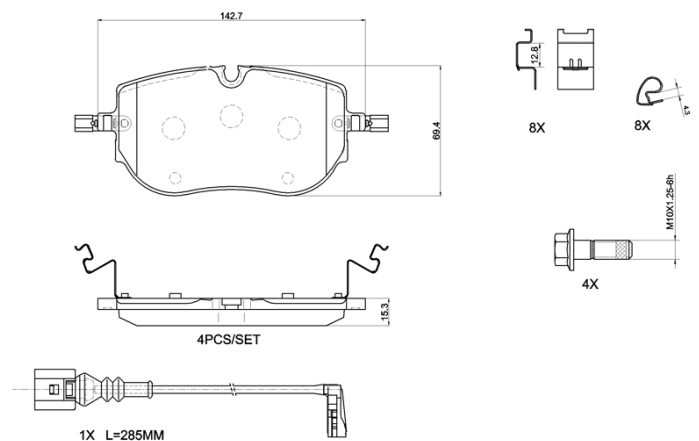

- ✓ OE-equivalent
- ✓ Brembo quality
- ✓ ECE-R90 certificate
- ✓ Safety
- ✓ Performance
- ✓ Comfort
- ✓ With accessories

Technical specifications

EAN code
8020584122945

Axle
Front

Thickness
15 mm

Width
143 mm

Height
69 mm

Braking system
CBI

Wear indicator
Electric

WVA number
26416

Accessories
With accessories
With brake caliper bolts
With anti-squeal shim

COMPATIBLE VEHICLES

COMPATIBLE OE PART NUMBERS

1EA698151A	AUDI
------------	------